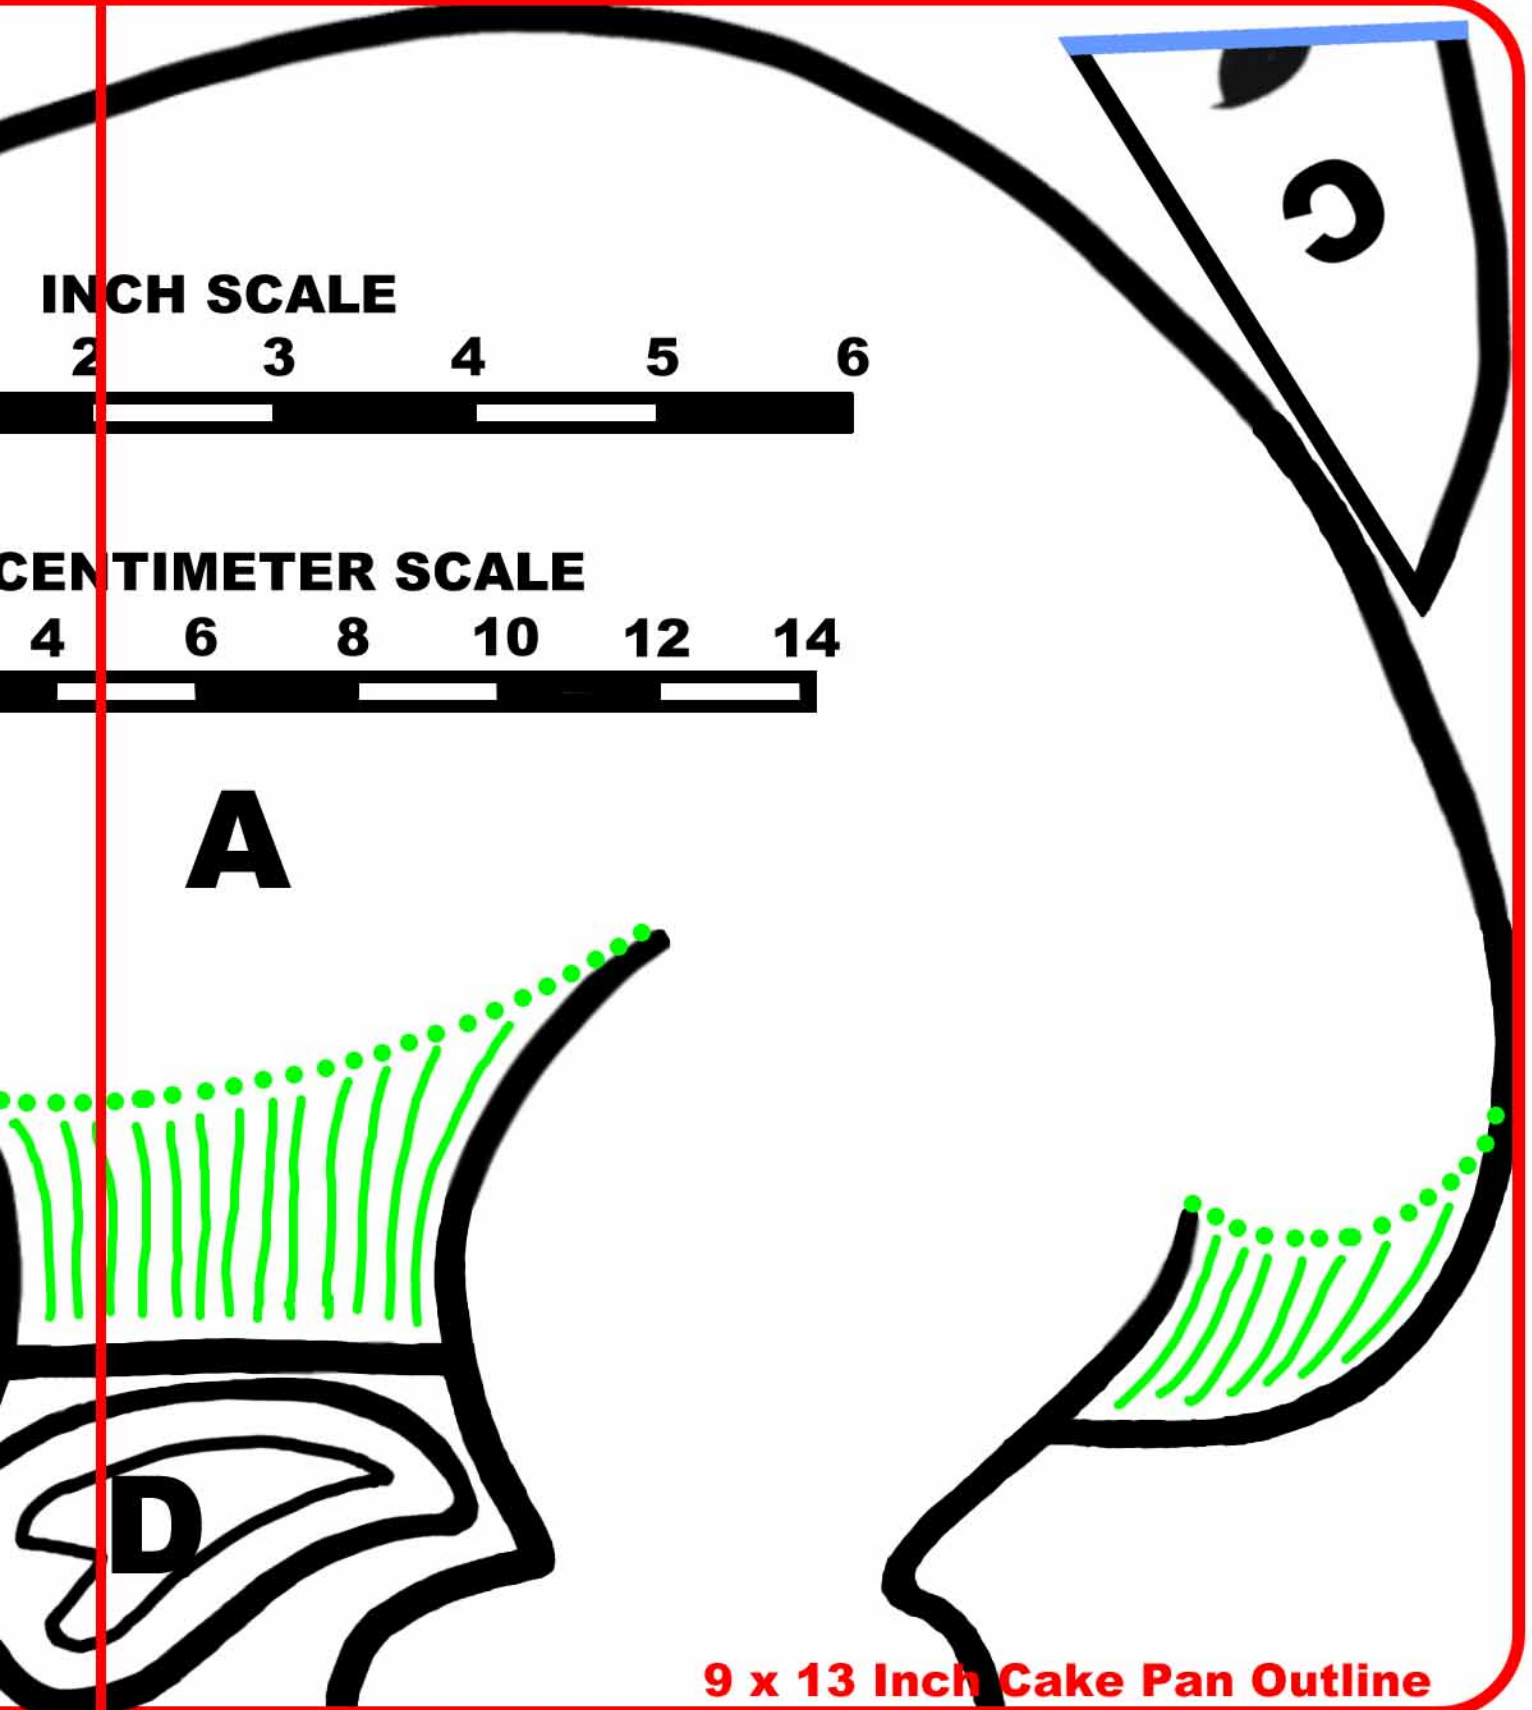

Z

WOMBAT DAY CAKE PATTERN from Wombania.com

Page 2

INCH SCALE

2 3 4 5 6

CENTIMETER SCALE

4 6 8 10 12 14

A

D

9 x 13 Inch Cake Pan Outline

Z

Copyright ©2008 Wombania.com